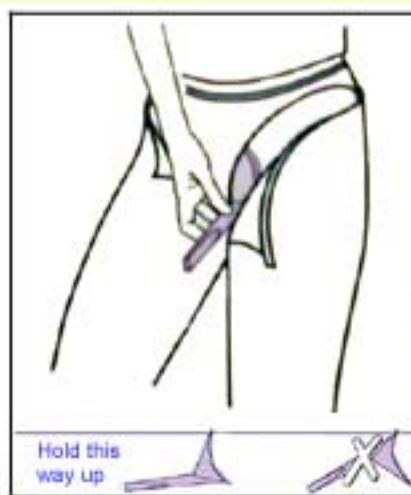

A new solution to an age-old female problem

The Whiz is a little device that can make a big difference to your lifestyle and dignity. Basically it lets women pee wherever a man could - standing or sitting - just hold it against the body and let nature and gravity do the rest.

Benefits

- No need to undress.
- Hygienic and antibacterial
- Small and discreet
- Designed not to flowback, splash or spill
- Eco-friendly and reusable
- Returns your independence and dignity
- Used by women all over the world
- Comfortable, soft and flexible
- Easily fits into a small bag
- Can be used standing or sitting
- Shape clinically tested on 1400 women
- Connector tube lets you pee into a bottle